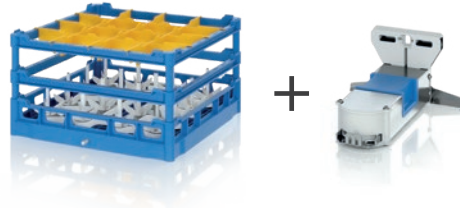

Versions

Bottle rack without adapter

Plastic, for 16 bottles
 Plastic nozzles with stainless steel inserts
 Max. bottle height: 355-370 mm (*M-iClean UM+*),
 depends on bottle opening
 Interior bottle neck diameter: 18-80 mm
 Max. bottle diameter: 114 mm

Bottle rack with adapter

Plastic, for 16 bottles
 Plastic nozzles with stainless steel inserts
 Max. bottle height: 355-370 mm (*M-iClean UM+*),
 depends on bottle opening
 Interior bottle neck diameter: 18-80 mm
 Max. bottle diameter: 114 mm