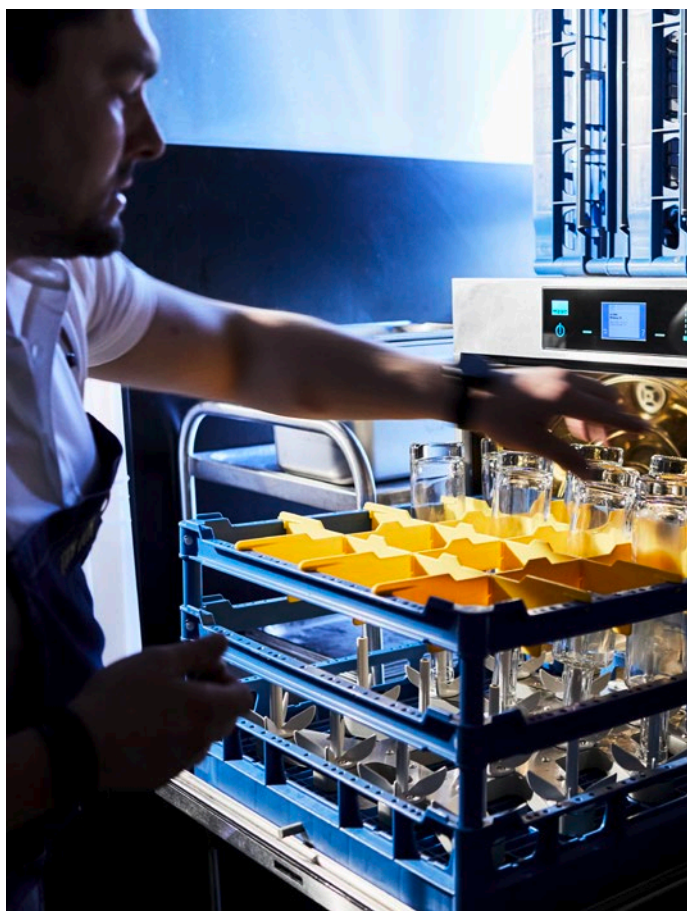

The clever MEIKO bottle rack and adapter are a simple, efficient, patent-pending solution for all standard bottle sizes and shapes.

Take a look at the benefits:

- Bottles washed in accordance with hygienically safe, DIN 10511 compliant standards
- Significant payroll and time savings compared to manual bottle washing
- Can be retrofitted to any MEIKO *M-iClean UM/UM+*
- Easy to switch between washing bottles and standard washware
- Suitable for glass and plastic bottles up to 114 mm in diameter and 245 mm in height (*M-iClean UM*) or 370 mm in height (*M-iClean UM+*). The bottle opening should measure 18-80 mm in diameter.